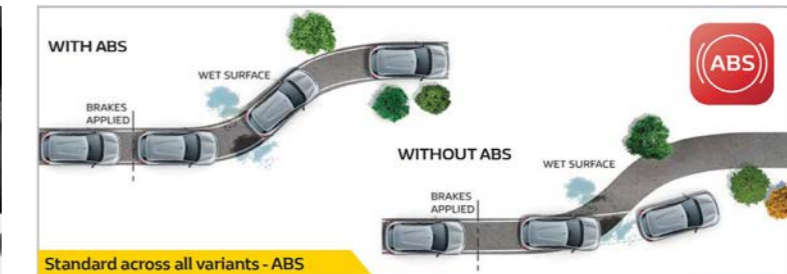

safety above all

The Renault Kwid comes powered with a 1.0 litre SCe engine that makes driving smooth and engaging. The high-tech engine has been carefully crafted to deliver power, acceleration and great fuel efficiency from only 4.4L/100km*.

The high ground clearance further accentuates the SUV stance of the New Kwid.

When it comes to safety there are no half-measures. New Renault Kwid is well equipped, with front disc brakes, ABS & EBD to ensure a safe drive in all weather conditions and on different road surfaces.

Passive safety features like Pro-Sense seat belts, dual airbags, reverse parking sensors and central locking system gives you the assurance of safety throughout your journey.