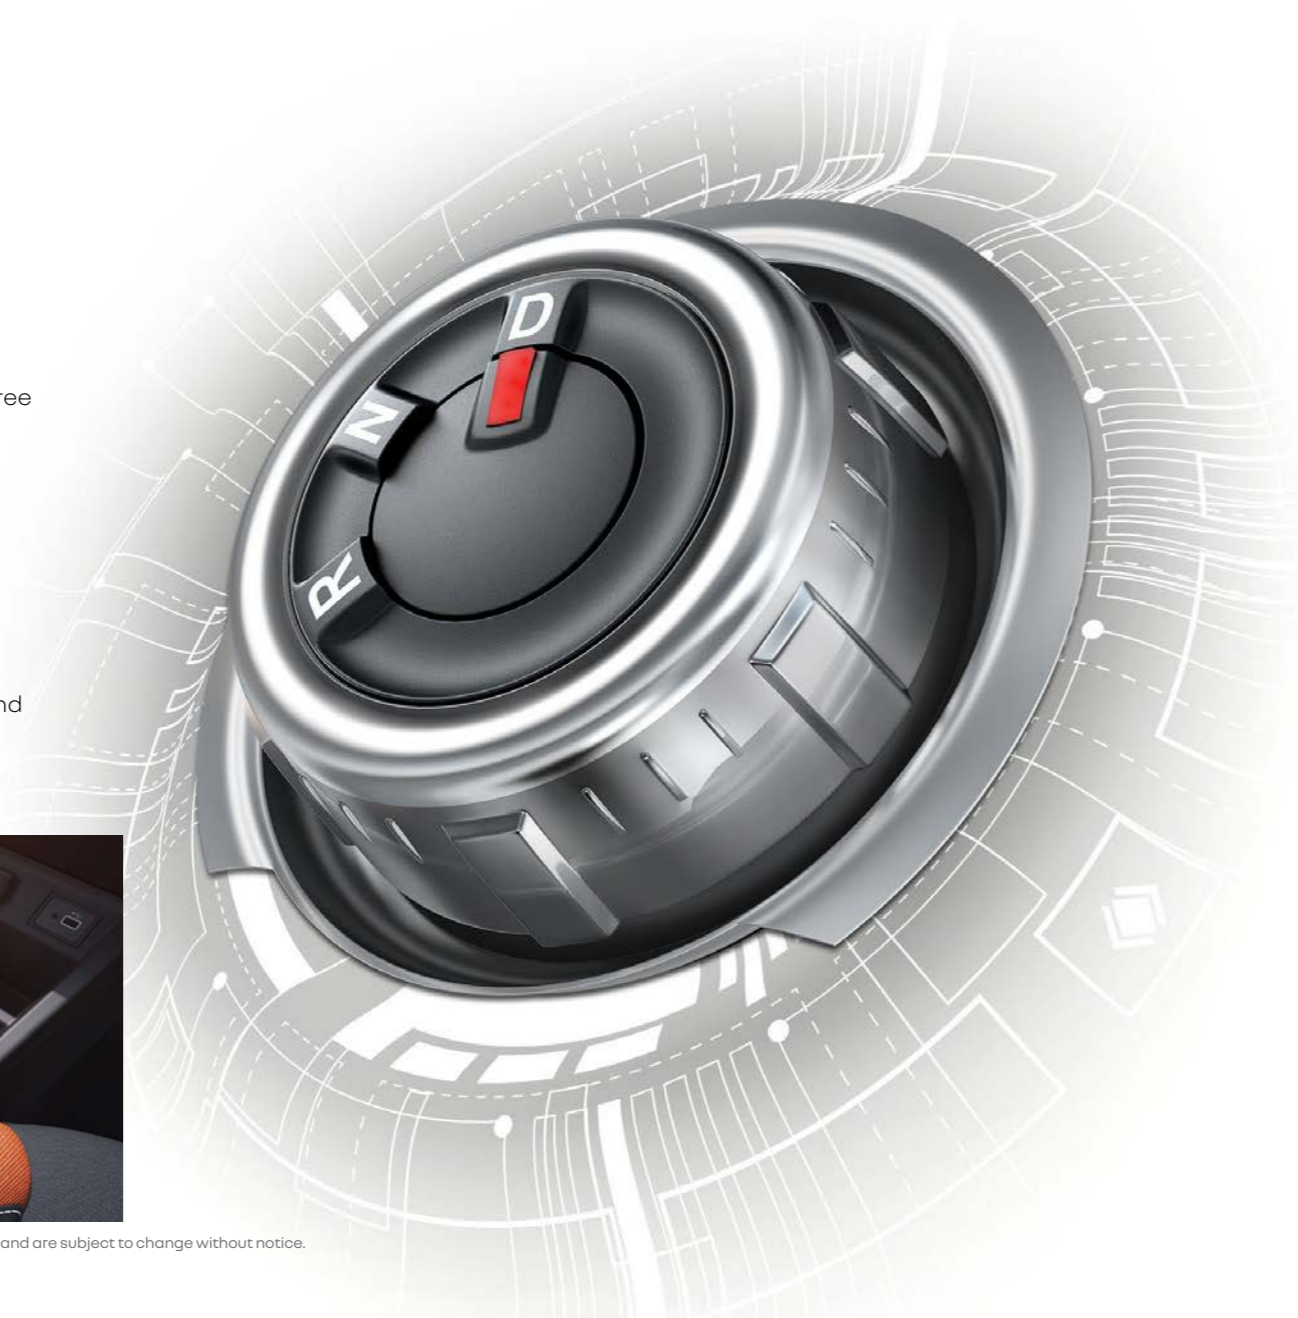

driving innovation

The Renault Kwid AMT features Easy-R Technology – a revolutionary 5-speed AMT.

The centre console mounted AMT Dial has three modes – Reverse, Neutral and Drive – and is designed for effortless driving.

An advanced control unit automatically optimises gear shifting in accordance with driving conditions for smooth and regular acceleration.

Now enjoy a clutch-free driving experience and get ready to drive the future.

safety above all

The Renault Kwid comes powered with a 1.0 litre SCe engine that makes driving smooth and engaging. The high-tech engine has been carefully crafted to deliver power, acceleration and great fuel efficiency from only 4.4L/100km*.

The high ground clearance further accentuates the SUV stance of the New Kwid.

When it comes to safety there are no half-measures. New Renault Kwid is well equipped, with front disc brakes, ABS & EBD to ensure a safe drive in all weather conditions and on different road surfaces.

Passive safety features like Pro-Sense seat belts, dual airbags, reverse parking sensors and central locking system gives you the assurance of safety throughout your journey.

* Fuel consumption and CO₂ emissions are certified using a standard, regulated method.