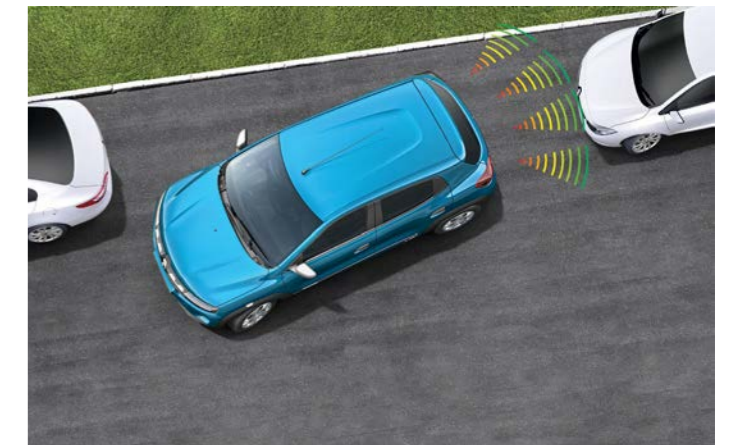

* Fuel consumption and CO₂ emissions are certified using a standard, regulated method.